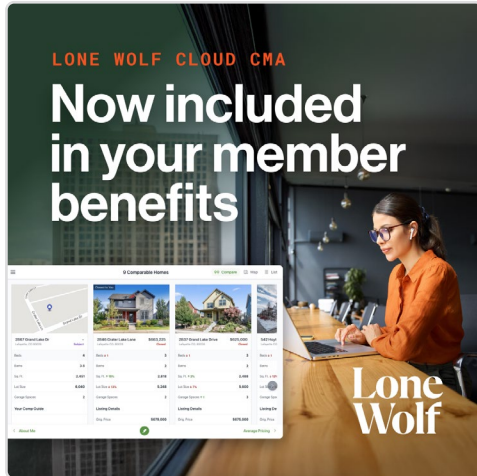

# Social media post 1

Post image:

[CLICK TO DOWNLOAD THE IMAGE](#)

**Body:**

We're pleased to announce that Cloud CMA is now included as part of your member benefits.

With Cloud CMA, you can create polished, interactive CMA reports, update comps in real time during your presentation, and deliver a more confident, data-driven experience to every client.

Your next winning presentation starts with Cloud CMA.

Log in today to get started

**Lone Wolf**

Website. [www.lwolf.com](http://www.lwolf.com)  
Toll free. 1.866.279.9653

Address.  
717 N Harwood St, Suite 2200, Dallas, TX 75201

## Social media post 2

Post image:

[CLICK TO DOWNLOAD THE IMAGE](#)

**Body:**

Level up your listing presentations with your newest member benefit: Cloud CMA.

From custom videos to real-time comp updates, Cloud CMA helps you stand out, wow clients, and win more listings – all at no extra cost to you.